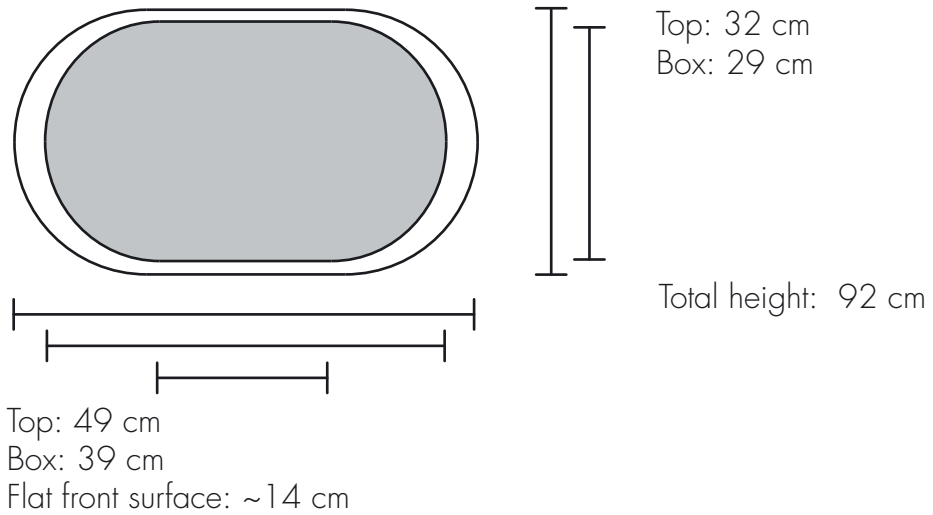

Podium Boxes | Dimensions

Podium Box S10, Small
(Graphic size: 114+overlap x 79 cm)

Podium Box S20, Big
(Graphic size: 175+overlap x 84 cm)