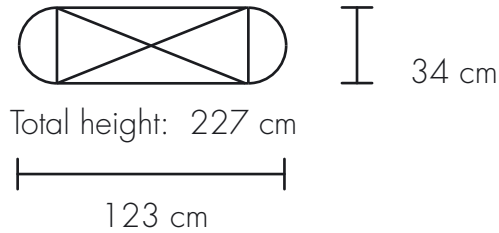

Pop Up S10, Straight | Dimensions

Pop Up S10, Straight - 3x3

3 (+3) Straight Panels (73.3 x 225.0 cm)
2 Side Panels (67.0 x 225.0 cm)

Pop Up S10, Straight - 4x3

4 (+4) Straight Panels (73.3 x 225.0 cm)
2 Side Panels (67.0 x 225.0 cm)

Pop Up S10, Straight | Dimensions

Pop Up S10, Straight - 1x3

1 (+1) Straight Panel (73.3 x 225.0 cm)
2 Side Panels (67.0 x 225.0 cm)

Pop Up S10, Straight - 2x3

2 (+2) Straight Panels (73.3 x 225.0 cm)
2 Side Panels (67.0 x 225.0 cm)

Pop Up S10, Straight - 5x3

5 (+5) Straight Panels (73.3 x 225.0 cm)
2 Side Panels (67.0 x 225.0 cm)