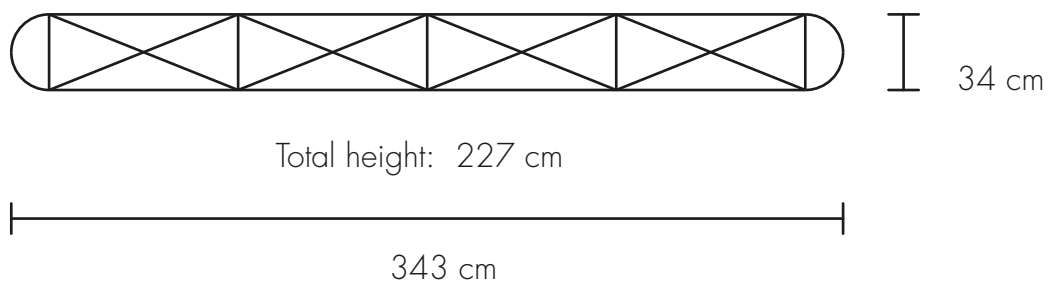

Pop Up S10, Straight | Dimensions

Pop Up S10, Straight - 3x3

3 (+3) Straight Panels (73.3 x 225.0 cm)
2 Side Panels (67.0 x 225.0 cm)

Pop Up S10, Straight - 4x3

4 (+4) Straight Panels (73.3 x 225.0 cm)
2 Side Panels (67.0 x 225.0 cm)

Pop Up S10, Straight | Dimensions

Pop Up S10, Straight - 1x3

1 (+1) Straight Panel (73.3 x 225.0 cm)
2 Side Panels (67.0 x 225.0 cm)

Pop Up S10, Straight - 2x3

2 (+2) Straight Panels (73.3 x 225.0 cm)
2 Side Panels (67.0 x 225.0 cm)

Pop Up S10, Straight - 5x3

5 (+5) Straight Panels (73.3 x 225.0 cm)
2 Side Panels (67.0 x 225.0 cm)