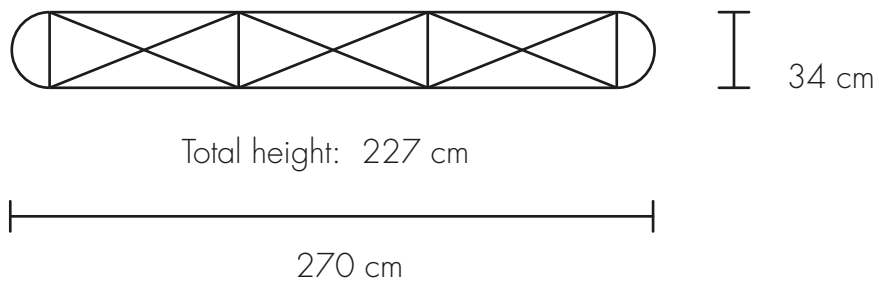

Pop Up S10, Straight | Dimensions

Pop Up S10, Straight - 3x3

3 (+3) Straight Panels (73.3 x 225.0 cm)
2 Side Panels (67.0 x 225.0 cm)

Pop Up S10, Straight - 4x3

4 (+4) Straight Panels (73.3 x 225.0 cm)
2 Side Panels (67.0 x 225.0 cm)

Pop Up S10, Straight | Dimensions

Pop Up S10, Straight - 1x3

1 (+1) Straight Panel (73.3 x 225.0 cm)
2 Side Panels (67.0 x 225.0 cm)

Pop Up S10, Straight - 2x3

2 (+2) Straight Panels (73.3 x 225.0 cm)
2 Side Panels (67.0 x 225.0 cm)

Pop Up S10, Straight - 5x3

5 (+5) Straight Panels (73.3 x 225.0 cm)
2 Side Panels (67.0 x 225.0 cm)