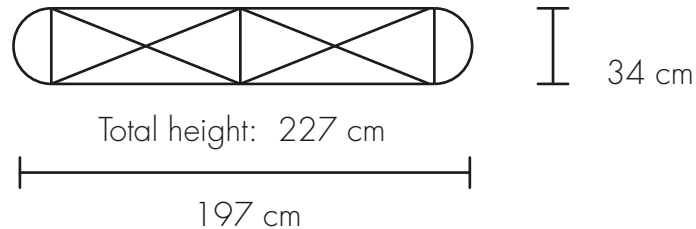

Pop Up S10, Straight | Dimensions

Pop Up S10, Straight - 3x3

3 (+3) Straight Panels (73.3 x 225.0 cm)
2 Side Panels (67.0 x 225.0 cm)

Pop Up S10, Straight - 4x3

4 (+4) Straight Panels (73.3 x 225.0 cm)
2 Side Panels (67.0 x 225.0 cm)

Pop Up S10, Straight | Dimensions

Pop Up S10, Straight - 1x3

1 (+1) Straight Panel (73.3 x 225.0 cm)
2 Side Panels (67.0 x 225.0 cm)

Pop Up S10, Straight - 2x3

2 (+2) Straight Panels (73.3 x 225.0 cm)
2 Side Panels (67.0 x 225.0 cm)

Pop Up S10, Straight - 5x3

5 (+5) Straight Panels (73.3 x 225.0 cm)
2 Side Panels (67.0 x 225.0 cm)