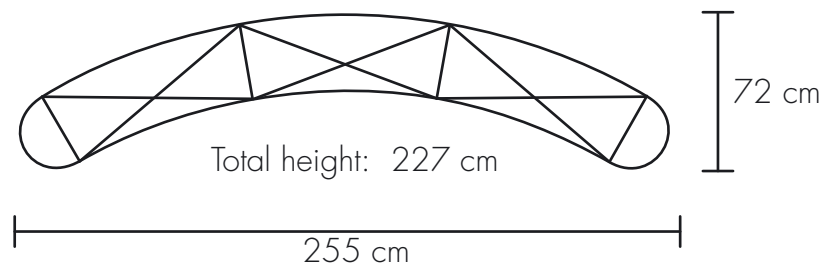

Pop Up S10 | Dimensions

Pop Up S10 - 3x3

5 Panels (67.0 x 225.0 cm)
3 Backside Panels (81.0 x 225.0 cm)

Pop Up S10 - 4x3

6 Panels (67.0 x 225.0 cm)
4 Backside Panels (81.0 x 225.0 cm)

Pop Up S10 | Dimensions

Pop Up S10 - 1x3

3 Panels (67.0 x 225.0 cm)
1 Backside Panels (81.0 x 225.0 cm)

Total height: 227 cm
123 cm

Pop Up S10 - 2x3

4 Panels (67.0 x 225.0 cm)
2 Backside Panels (81.0 x 225.0 cm)

Total height: 227 cm
192 cm

Pop Up S10 - 5x3

7 Panels (67.0 x 225.0 cm)
5 Backside Panels (81.0 x 225.0 cm)

Total height: 227 cm
350 cm