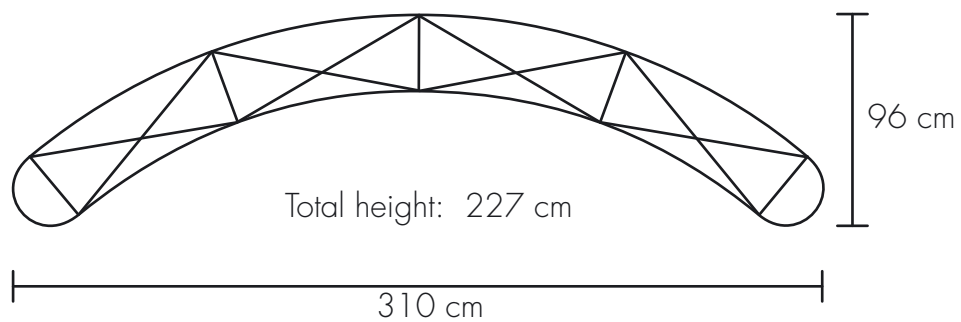

Pop Up S10 | Dimensions

Pop Up S10 - 3x3

5 Panels (67.0 x 225.0 cm)
3 Backside Panels (81.0 x 225.0 cm)

Pop Up S10 - 4x3

6 Panels (67.0 x 225.0 cm)
4 Backside Panels (81.0 x 225.0 cm)

Pop Up S10 | Dimensions

Pop Up S10 - 1x3

3 Panels (67.0 x 225.0 cm)
1 Backside Panels (81.0 x 225.0 cm)

Total height: 227 cm
123 cm

Pop Up S10 - 2x3

4 Panels (67.0 x 225.0 cm)
2 Backside Panels (81.0 x 225.0 cm)

Total height: 227 cm
192 cm

Pop Up S10 - 5x3

7 Panels (67.0 x 225.0 cm)
5 Backside Panels (81.0 x 225.0 cm)

Total height: 227 cm
350 cm