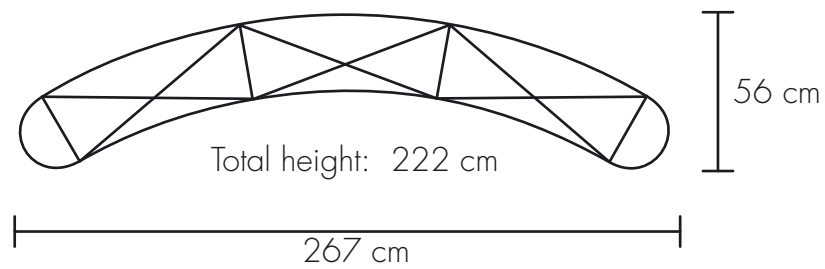

Pop Up S20 | Dimensions

Pop Up S20 - 3x3

5 Panels (67.0 x 220.5 cm)
3 Backside panels (78.2 x 220.5 cm)

Pop Up S20 - 4x3

6 Panels (67.0 x 220.5 cm)
4 Backside panels (78.2 x 220.5 cm)