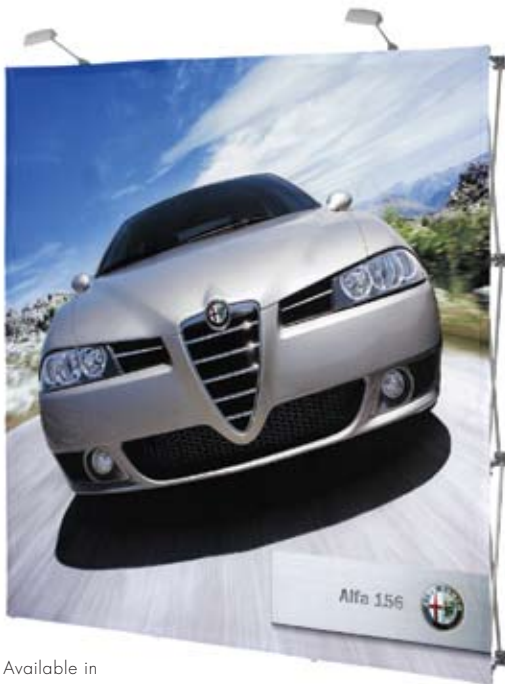

Pop Up Textile S30

Convenient and powerful.

THE POPULAR POP UP TEXTILE S30 has become something of a classic in many show rooms. This refined version is equipped with magnetic locks backed up by security hooks for a reliable solution. With the graphic always mounted to the structure, this stable structure goes from folded to full size in less than a minute.

Available in different widths.
The height is 223 cm.

With velcro fastening the graphics, changing message could not be easier.

The Pop Up Textile S30 is conveniently locked with the help of super magnets.